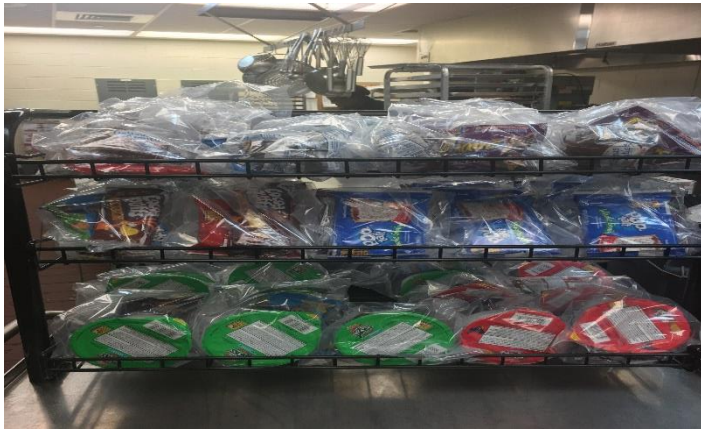

BREAKFAST IN THE CLASSROOM

STARTING MAY 1ST

Tasty eats at a great value!

Full Pay: \$1.55

Reduced: \$0.30

Free: No Charge

Students must take a ½ cup of fruit or juice to make a meal complete.

What's in a Cold Grab & Go Bag?